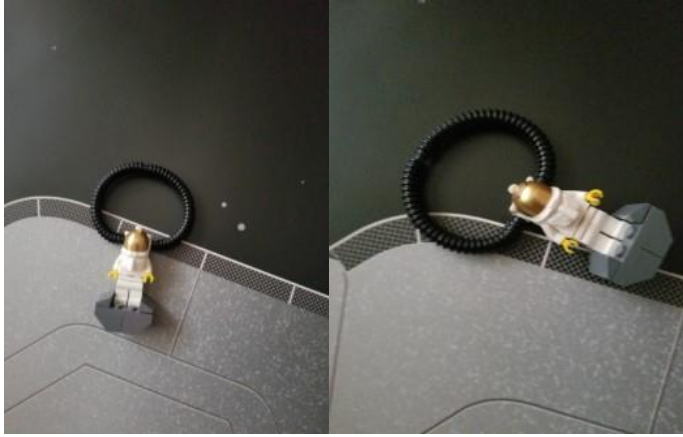

Mission 1. Activate Communication

Mission 2. Assemble Your Crew

5 pts